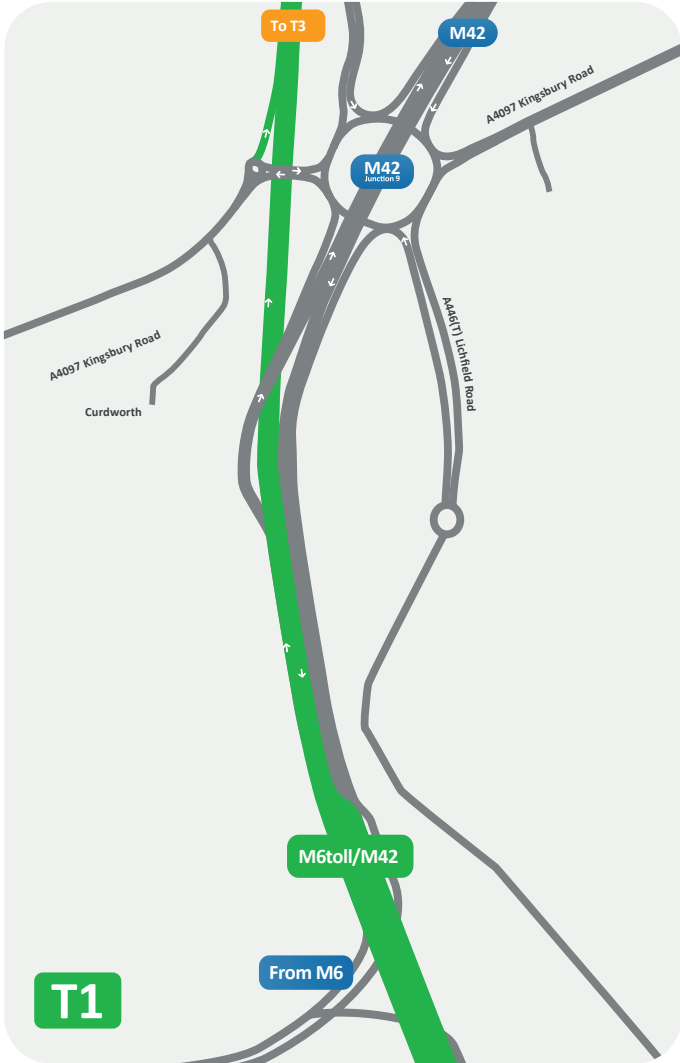

Please note, toll plazas are present at all exits with this symbol:

M6toll Junction Information

Entry points Exit points Toll stations

T1	Northbound from A4097 Southbound from M42	Northbound to M42	
T2	None	Southbound only	
T3	Northbound and Southbound	Northbound and Southbound	On Entry (S) On Exit (N)
T4	Northbound and Southbound	Northbound and Southbound	On Exit

M6toll Junction Information

Entry points Exit points Toll stations

T5

Northbound only

Southbound only

On Exit

T6

Southbound and Northbound

Southbound and Northbound

On Exit

T7

Southbound only

Northbound only

T8

Southbound only

Northbound only

Great Wyrley Toll Plaza

Weeford Park Toll Plaza