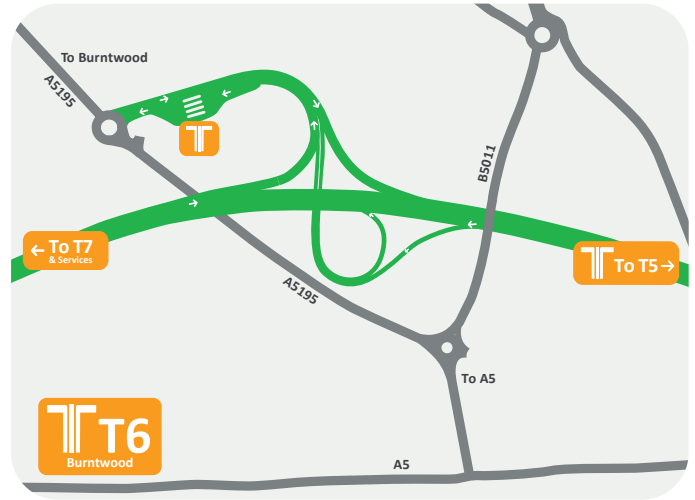

Please note, toll plazas are present at all exits with this symbol:

M6toll Junction Information

Entry points Exit points Toll stations

T1	Northbound from A4097 Southbound from M42	Northbound to M42	
T2	None	Southbound only	
T3	Northbound and Southbound	Northbound and Southbound	On Entry (S) On Exit (N)
T4	Northbound and Southbound	Northbound and Southbound	On Exit

M6toll Junction Information

Entry points Exit points Toll stations

T5

Northbound only

Southbound only

On Exit

T6

Southbound and Northbound

Southbound and Northbound

On Exit

T7

Southbound only

Northbound only

T8

Southbound only

Northbound only

Great Wyrley Toll Plaza

Weeford Park Toll Plaza