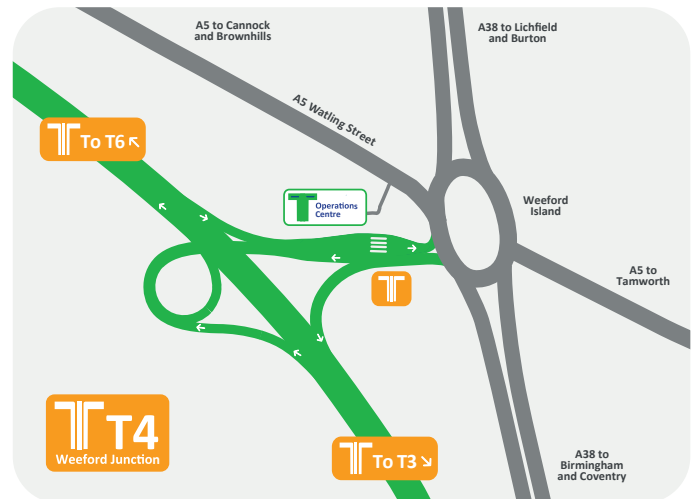

Please note, toll plazas are present at all exits with this symbol:

M6toll Junction Information

Entry points Exit points Toll stations

T1	Northbound from A4097 Southbound from M42	Northbound to M42	
T2	None	Southbound only	
T3	Northbound and Southbound	Northbound and Southbound	On Entry (S) On Exit (N)
T4	Northbound and Southbound	Northbound and Southbound	On Exit

M6toll Junction Information

Entry points Exit points Toll stations

T5

Northbound only

Southbound only

On Exit

T6

Southbound and Northbound

Southbound and Northbound

On Exit

T7

Southbound only

Northbound only

T8

Southbound only

Northbound only

Great Wyrley Toll Plaza

Weeford Park Toll Plaza