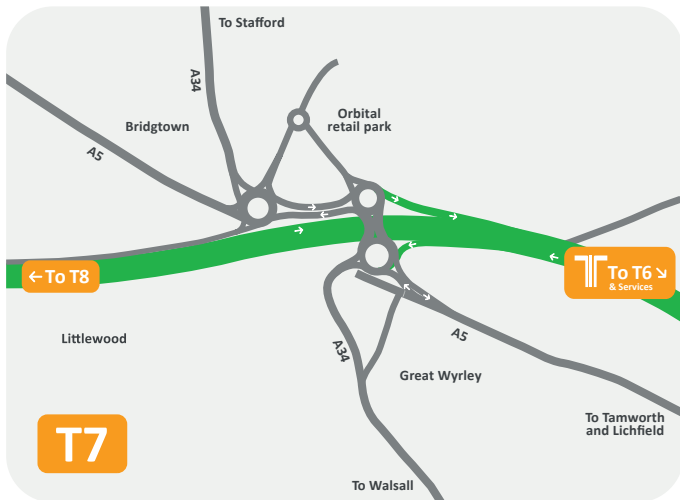

Please note, toll plazas are present at all exits with this symbol:

M6toll Junction Information

Entry points Exit points Toll stations

T1	Northbound from A4097 Southbound from M42	Northbound to M42	
T2	None	Southbound only	
T3	Northbound and Southbound	Northbound and Southbound	On Entry (S) On Exit (N)
T4	Northbound and Southbound	Northbound and Southbound	On Exit

M6toll Junction Information

Entry points Exit points Toll stations

T5

Northbound only

Southbound only

On Exit

T6

Southbound and Northbound

Southbound and Northbound

On Exit

T7

Southbound only

Northbound only

T8

Southbound only

Northbound only

Great Wyrley Toll Plaza

Weeford Park Toll Plaza