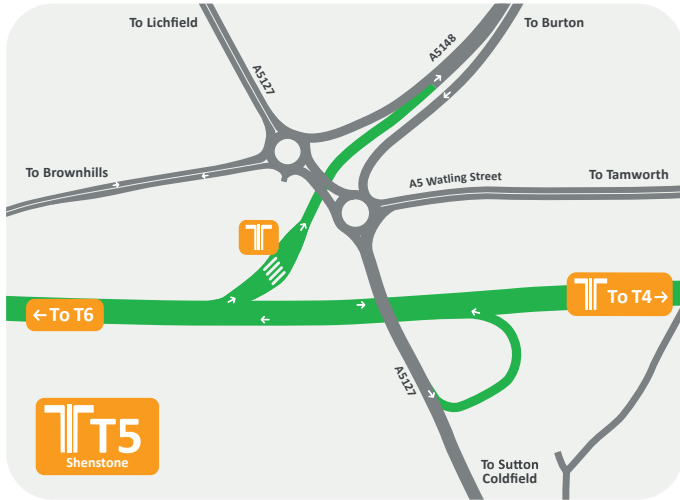

Please note, toll plazas are present at all exits with this symbol:

M6toll Junction Information

Entry points Exit points Toll stations

T1	Northbound from A4097 Southbound from M42	Northbound to M42	
T2	None	Southbound only	
T3	Northbound and Southbound	Northbound and Southbound	On Entry (S) On Exit (N)
T4	Northbound and Southbound	Northbound and Southbound	On Exit

M6toll Junction Information

Entry points Exit points Toll stations

T5

Northbound only

Southbound only

On Exit

T6

Southbound and Northbound

Southbound and Northbound

On Exit

T7

Southbound only

Northbound only

T8

Southbound only

Northbound only

Great Wyrley Toll Plaza

Weeford Park Toll Plaza